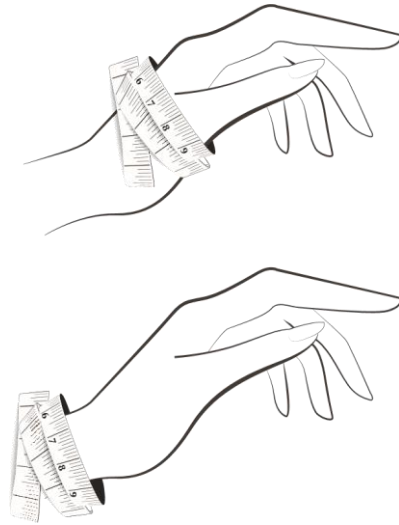

# FIND YOUR BRACELET SIZE

LENGTH (IN)	LENGTH (CM)
6.3	16
6.7	17
7.1	18
7.5	19
7.9	20
8.3	21
9.1	23

## BRACELET FIT TIPS

### CHAIN BRACELET

- Bracelet holds an average of 15 - 20, spacers or safety chains.

### OPEN BANGLE BRACELET

- Open Bangle bracelets hold an average of 14 - 18 charms.